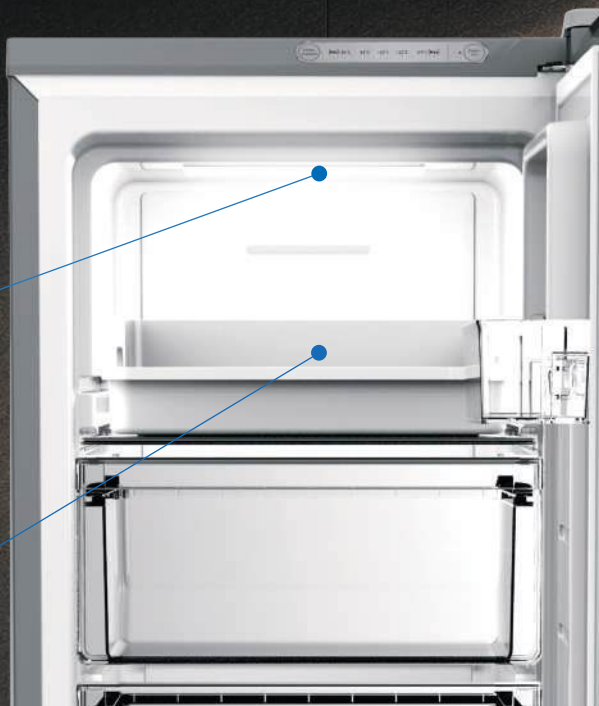

Power Cut Protection

Keeps food frozen for extended periods during power interruptions.

MultiAir Flow

Cold air is distributed evenly across all compartments for consistent freezing at every level.

LED Light

Bright, energy-efficient LED lighting illuminates the entire interior, making it easy to locate and access stored items at a glance.

Open Storage Shelf

Drawer-free compartment allows easy access and flexible storage, ideal for large, bulky, or frequently used frozen items.

Recessed Door Design

Integrated recessed handle creates a sleek, streamlined look while allowing easy and comfortable door opening.

Metal Door Design

Durable metal door construction enhances strength, longevity, and a premium appearance, suitable for both home and commercial use.