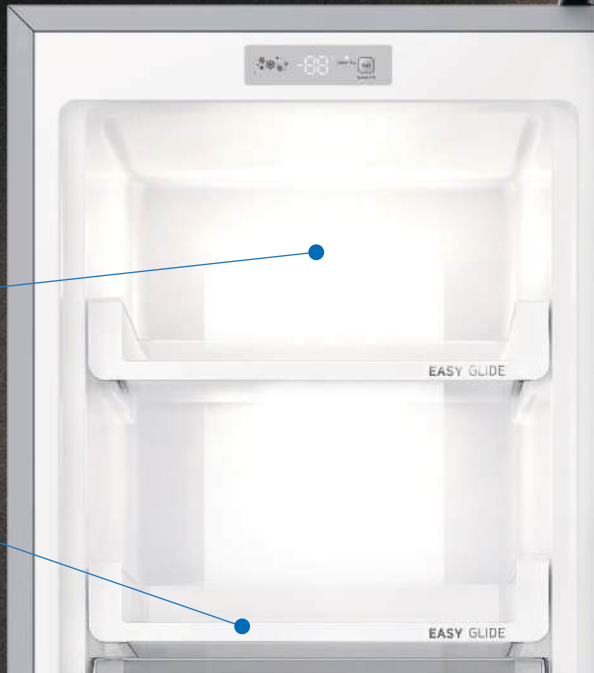

Power Cut Protection

Keeps food frozen for extended periods during power interruptions.

MultiAir Flow

Cold air is distributed evenly across all compartments for consistent freezing at every level.

LED Light

Bright, energy-efficient LED lighting illuminates the entire interior, making it easy to locate and access stored items at a glance.

Open Storage Shelf

Drawer-free compartment allows easy access and flexible storage, ideal for large, bulky, or frequently used frozen items.