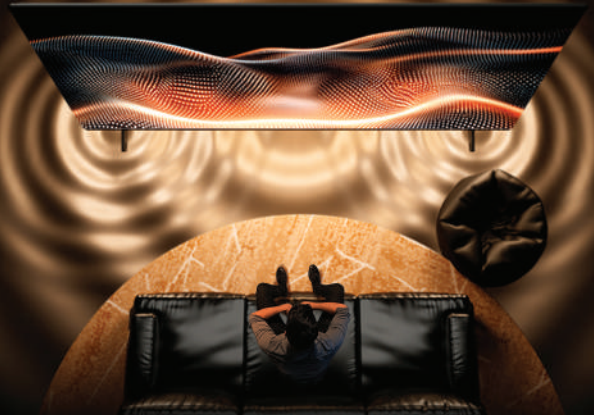

HDR 10 & HLG

Vivid Colors, Realistic Contrast

HDR 10 brings greater contrast, brightness, and a wider range of colors, delivering more vibrant and lifelike images. With HLG support, you'll enjoy superior picture quality and a better visual experience compared to SDR.

With HDR 10

Without HDR 10

Dolby Audio

Surround Yourself With Every Sound

Transform your home into a cinematic experience. Dolby Audio supports up to 7.1-channel surround sound effects for movies, TV shows, music, and games—making every moment richer, more detailed, and more immersive.