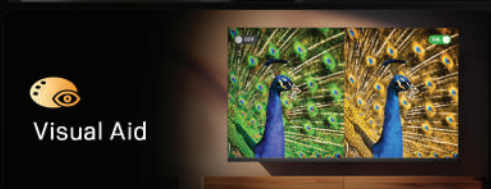

AWARDED ASIA PACIFIC
TOP EXCELLENCE BRAND

Google TV | **eye CARE**

SKYWORTH E6850G

32" 40" 43"

* The final design should be subject to the real product.

eyeCARE 5.0

Worry-Free Watching

At EYE CARE TV, we put your visual well-being first. Our technology is designed to ensure worry-free viewing for every family, so you can enjoy entertainment with peace of mind. We're here to ensure every family's worry-free watching.

Low Blue Light

Eyes at Ease, No Fatigue

Activate Low Blue Light Mode to reduce harmful blue light intensity. This enhances visual comfort and provides better eye protection, allowing you to watch TV longer without strain.

HDR 10 & HLG

Vivid Colors, Realistic Contrast

HDR 10 brings greater contrast, brightness, and a wider range of colors, delivering more vibrant and lifelike images. With HLG support, you'll enjoy superior picture quality and a better visual experience compared to SDR.

With HDR 10

Without HDR 10

Dolby Audio

Surround Yourself With Every Sound

Transform your home into a cinematic experience. Dolby Audio supports up to 7.1-channel surround sound effects for movies, TV shows, music, and games—making every moment richer, more detailed, and more immersive.