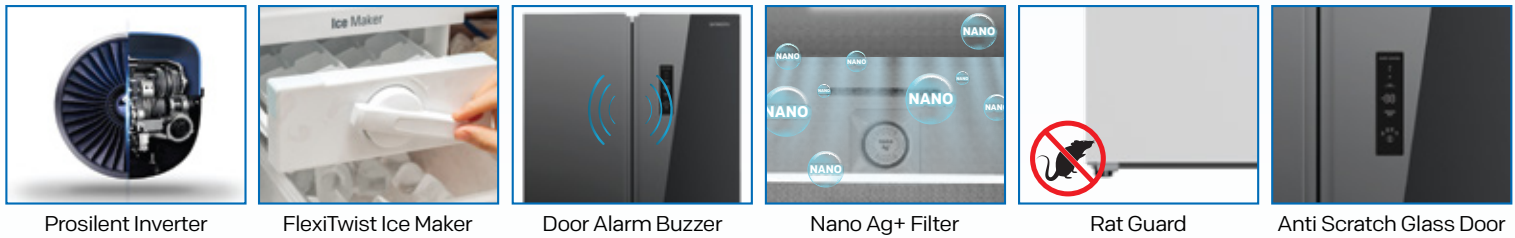

## **CASA SERIES** **SIDE BY SIDE** **GLASS DOOR REFRIGERATOR**

**SBS-501WP**  
*BLACK*

**SBS-501WPGE**  
*WHITE*

Gross Capacity  
**556L**

• Nano Ag+ Filter

• Total No Frost