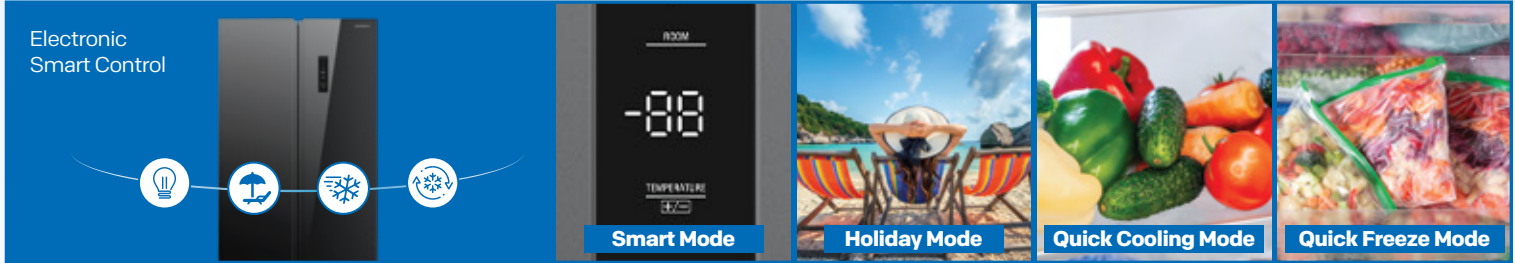

## SPECIFICATIONS

Model No.			SBS-501WP (Black)	SBS-501WPGE (White)		
<b>Capacity</b>	Gross Capacity (L)	556	<b>Special Feature</b>	ProSilent Inverter Technology	Yes	
	Net Capacity (L)	473		Multi AirFlow	Yes	
	Refrigerator Net Capacity (L)	275		Total No Frost	Yes	
	Freezer Net Capacity (L)	198		FlexiFloor	Yes	
<b>General Feature</b>	Door Material	Glass		Fresh Room	Yes	
	Climate Class	T		BigStore	Yes	
	Refrigerant	R600a		LED Light	Duo Clear LED Light	
	Lamp Power (W)	4		Sleek Design	Yes	
	Adjustable Leg	Yes		FlexiTwist Ice Maker	Yes	
	Handle	Recessed		Electronic Smart Control	Yes	
<b>Refrigerator Compartment</b>	Shelf (No.)	3		Door Alarm Buzzer	Yes	
	Door Balcony (No.)	3		Rat Guard	Yes	
	Crisper (No.)	2	Anti Scratch Glass Door	Yes		
	Crisper Cover (No.)	1	Nano Ag+ Filter	Yes		
<b>Freezer Compartment</b>	Drawer (No.)	2	<b>Dimensions (W*D*H)</b>	Without Box (mm)	833*670*1785	
	Shelf (No.)	3		With Box (mm)	922*742*1875	
	Door Balcony (No.)	3		<b>Weight</b>	Without Box (kg)	81
					With Box (kg)	91