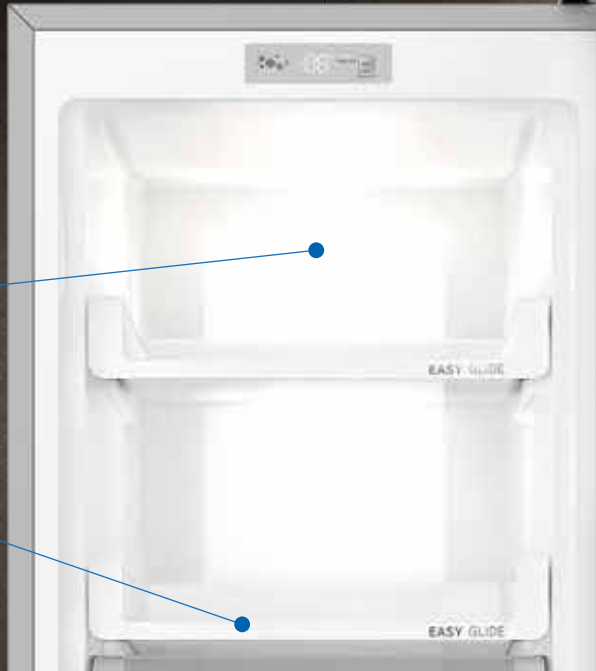

Storage Organization

Multiple drawers and compartments help keep food neatly organized, improving accessibility, reducing clutter, and fresher without odors.

Power Cut Protection

Keeps food frozen for extended periods during power interruptions.

MultiAir Flow

Cold air is distributed evenly across all compartments for consistent freezing at every level.

LED Light

Bright, energy-efficient LED lighting illuminates the entire interior, making it easy to locate and access stored items at a glance.

Open Storage Shelf

Drawer-free compartment allows easy access and flexible storage, ideal for large, bulky, or frequently used frozen items.

Recessed Door Design

Integrated recessed handle creates a sleek, streamlined look while allowing easy and comfortable door opening.