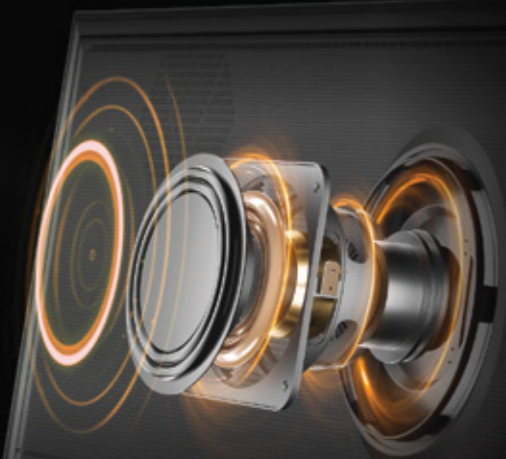

AI Super Clarity
Automatically optimize clarity through algorithms, enhance image sharpness and detail, ensuring crystal-clear visual experiences.

AI Super Color
Enriches and enhances color vibrancy, bringing images to life with stunning and true-to-life hues.

Audio Drum

POWERFUL BASS

Experience cinematic sound with our integrated concealed subwoofer. Designed to deliver deep, rich bass, its powerful motor drives frequencies down to an impressive 45 Hz. Superclean bass that fills the room with impact.