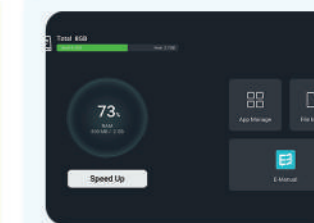

Daily Manage

It allows you to speed up your TV in real time which guarantees the smooth operation.