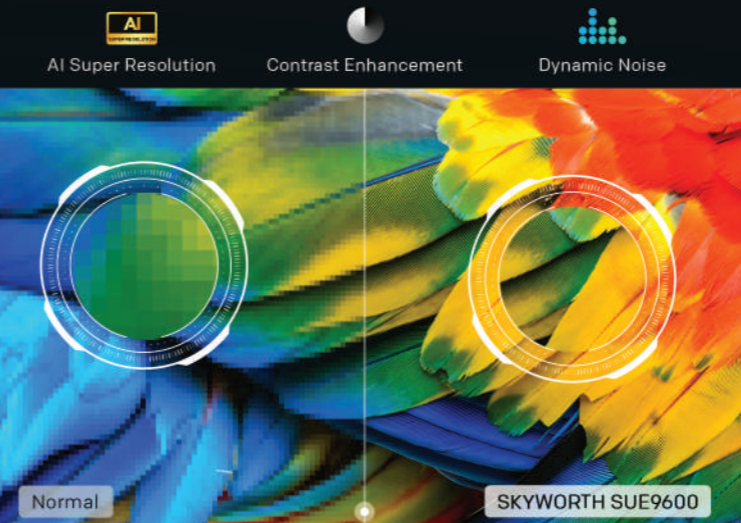

Incredible Entertainment Experience

With SKYWORTH leading Mini LED backlighting technology, SUE9600 brings you an incredible entertainment experience with the higher brightness, perfect contrast and richer colours.

Mini LED

Over a Billion Brilliant Colours

Quantum Dot technology delivers our finest picture ever. With a colour gamut 90% NTSC, Quantum Dot turns light into a breathtaking colour that stays true at any level of brightness.

Quantum Dot 100% 100%NTSC 1.07 billion Gorgeous Colour

The Mastermind Behind Lifelike Visuals

Experience all movies and live sports transformed into higher resolution. AI-powered Chameleon Extreme 3.0 upgrades your content frame by frame.

True Colour Restoration

With advanced HDR 10+, it further enhances the viewing experience and enables the displays to produce images more realistically and bright.

Always Outperform the Opponent

Experience real-time action with 120Hz panel and 120Hz MEMC to keep you on top of your game. Furthermore, VRR and Game Console get you in the game.

Hundreds of LOCAL DIMMING Zones, Capture More Details

The LED adjusts its power and intensity much more precisely in line with the scene, to improve contrast resolution.

Immersive Cinematic Experience

Watch the best movies with the immersive sound of Dolby Atmos with cinematic surround and a more realistic entertainment experience.

Personalize Your TV

Google has refined the Android TV experience with a greater emphasis on personalized content and tailored recommendations built around the viewing habits & interests.

1 billion + IOT equipment ecology
8000+ Apps
190+ Countries

Brighten Your World

With 1000nits peak brightness and high dynamic contrast ratio, SUE9600 captures realistic details with higher brightness.