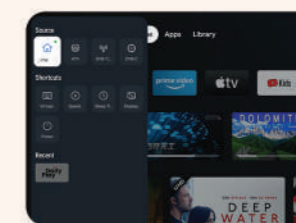

Hands Free Voice Command

Free your hands by using voice command. Just say "Hey Google" to start and ask Google to quickly search for shows, movies, music or any recommendations.

Daily Shortcuts

With Daily Family feature, SKYWORTH SUE9600 can meet a variety of your needs.