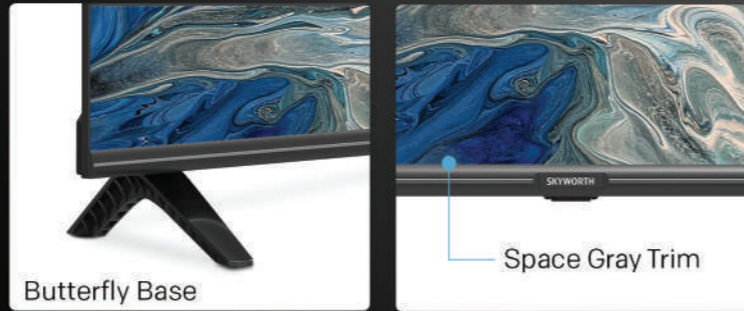

The Excellent Acoustics

Dolby Audio indulge you in multi-dimensional surround sound; just like roaming in the ocean of sound with pleasure.

Boundless Screen 4.0

Expand Your Vision

Boundless screen 4.0 and "F" shape bending design make your TV more sturdy and durable, and the ultra-high screen-to-body ratio design provides you with a larger vision.

The "F" shape bending process makes the edge width only 1mm, more than 50% lower than other models, achieving ultra-high screen ratio and dustproof effect.

More nimble and elegant

Stronger and more durable

SKYWORTH

Lead the future

Google TV

TOP GLOBAL TV BRAND

SKYWORTH STE6600 32" 40" 43"

PRODUCT SPECIFICATIONS

	STE6600	Display Size	32"	40" 43"				
		Resolution	HD	2K FHD				
		Design	Boundless Screen 4.0, All-metal Back, Butterfly Base					
System	CPU	A55*4-1.5GHz	Ecosystem	OS	Google TV	Picture	Panel	LED
	GPU	G31MP2		Voice Function	Google Assistant		Picture Quality Technology	Trochilus Extreme 2.0
	DDR	1.5GB		Smart Home	Swaiot / Google Home			Super Resolution/ Dynamic Remodel/ AI Self-Adaption/ Contrast Enhancement
	Flash	8GB		Cast	Chromecast Built-in	HDR 10		
	Wifi	5G+2.4G Wifi (2T2R)		Apps	Google Play	Game Mode		
	Bluetooth	Bluetooth 5.1		Sound System	Dolby AUDIO	Others	Flicker Free	Low Blue Light
	USB Ports	2	Sound Effect	Surround	Health Platform			
	HDMI Ports	2						