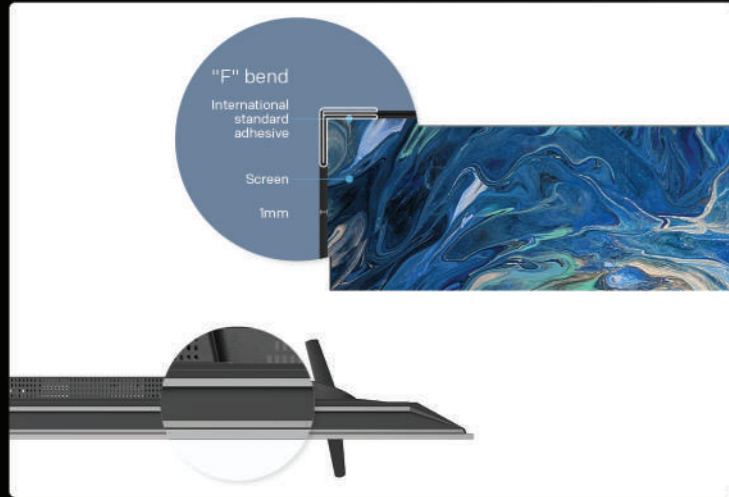

The Excellent Acoustics

Dolby Audio indulge you in multi-dimensional surround sound; just like roaming in the ocean of sound with pleasure.

Boundless Screen 4.0

Expand Your Vision

Boundless screen 4.0 and "F" shape bending design make your TV more sturdy and durable, and the ultra-high screen-to-body ratio design provides you with a larger vision.

The "F" shape bending process makes the edge width only 1mm, more than 50% lower than other models, achieving ultra-high screen ratio and dustproof effect.

More nimble and elegant

Stronger and more durable