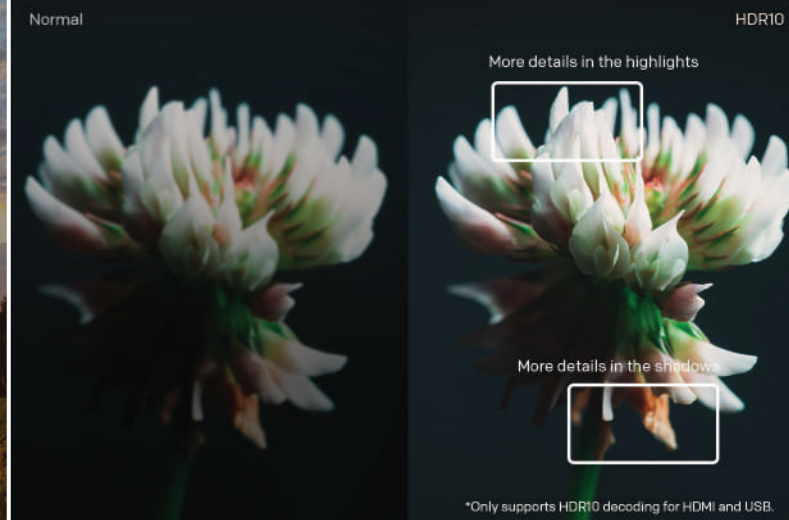

Restore True Color

Equipped with the image quality improvement technology of HDR10, SKYWORTH STE6600 provides you with a fresher blooming vision.